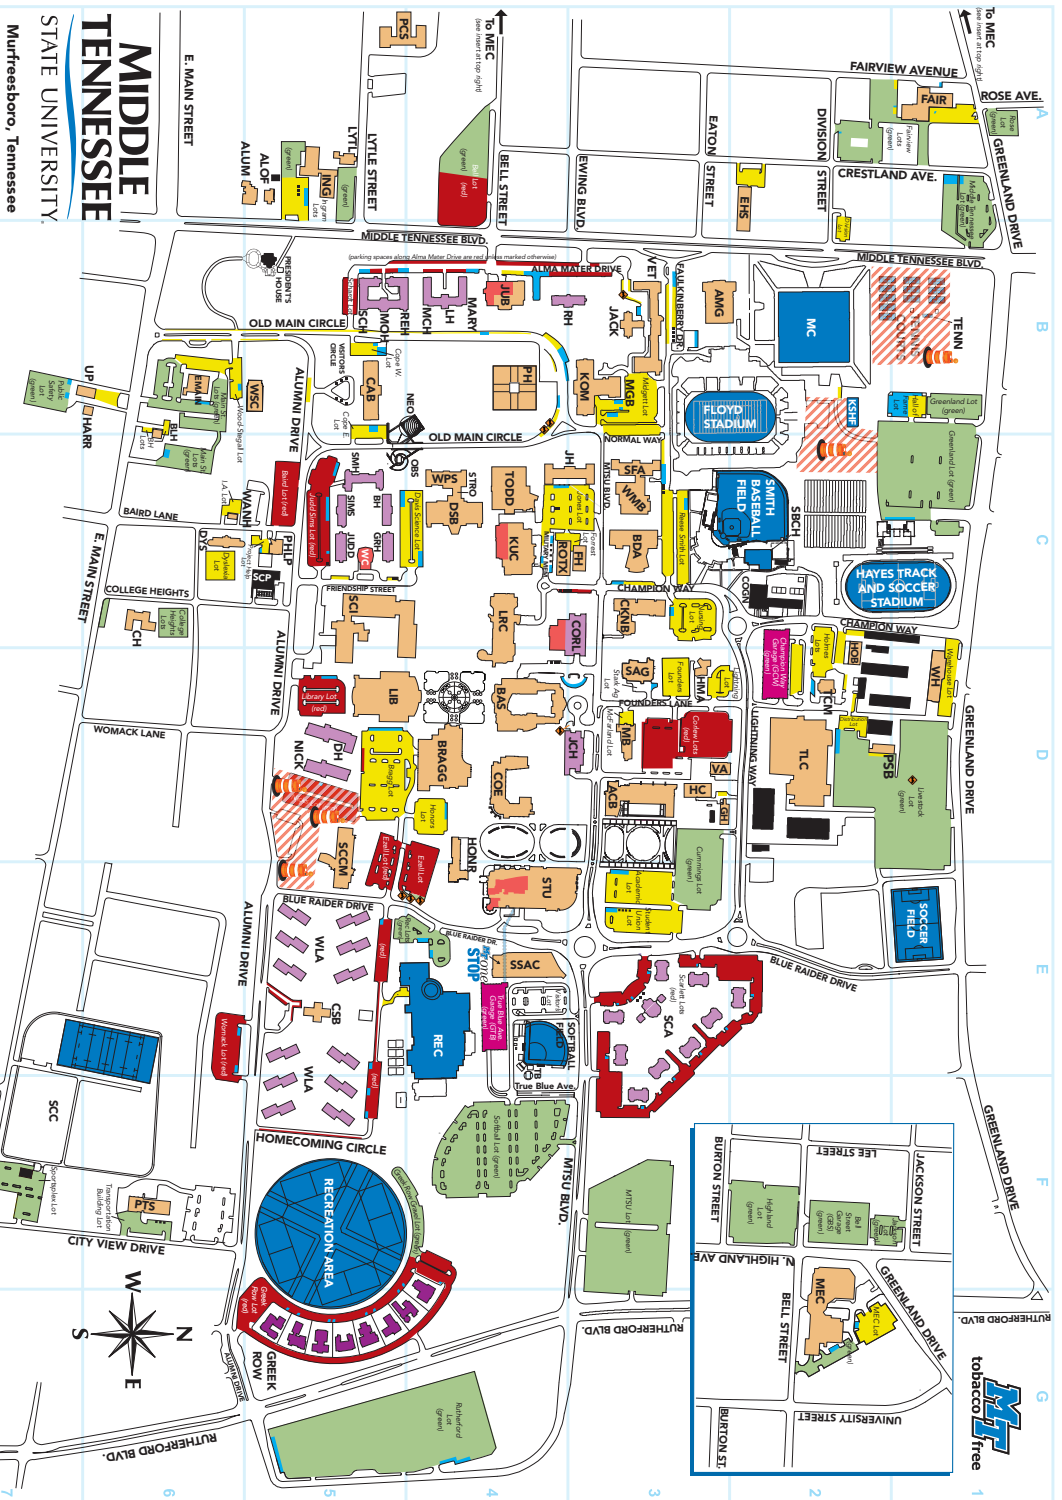

MTSU Campus Map

(addresses shown are for location only, NOT mailing)

- ACB Academic Classroom Building, 1751 MTSU Boulevard, D3
- ALOF Alumni Office, 2253 Middle Tennessee Boulevard, A5
- ALUM Alumni House, 2259 Middle Tennessee Boulevard, A5
- AMG Alumni Memorial Gym, 2610 Middle Tennessee Boulevard, B3
- BAS Business and Aerospace Building, 1642 MTSU Boulevard, D4
- BDA Boutwell Dramatic Arts Building, 615A-615B Champion Way, C3
- BH Beasley Hall, 323 Friendship Street, C5
- BLH Beck House, 1417 East Main Street, C6
- BRAGG John Bragg Media and Entertainment Building, 1735 Blue Raider Drive, D4
- CAB Cape Administration Building, 315 Victor's Circle, B5
- CH College Heights Building, 1607 East Main Street, C6
- CKNB Cason-Kennedy Nursing Building, 610 Champion Way, C3
- COE College of Education Building, 1755 MTSU Boulevard, D4
- COGN Central Utility Plant/Cogeneration Plant, 729 Champion Way, C2
- CORL Corlew Hall, 1634 MTSU Boulevard, C3
- CSB Central Services Building, 1835 Alumni Drive, E5
- DH Deere Hall, 1619 Alumni Drive, D5
- D5B Davis Science Building, 422 Old Main Circle, C4
- DYS Tennessee Center for the Study and Treatment of Dyslexia, 200 North Bard Lane, C6
- EHS Ellington Human Sciences Building, 2623 Middle Tennessee Boulevard, A2
- EMAIN 1403 East Main Street, B6
- FAIR Fairview Building, 820 Fairview Avenue, A1
- FH Forest Hill, 543 Champion Way, C3
- GH Greenhouse, 1724 Lightning Way, D3
- GRH Gray Hall, 321 Friendship Street, C5
- HARR Harrison House, 1416 East Main Street, B6
- HC Horticulture Facility, 1714 Lightning Way, D3
- HMA Housing Maintenance Annex, 657 Founders Lane, D3
- HOB Holmes Building (Maintenance Complex), 836 Champion Way, D2
- HONR Paul W. Martin Sr. Honors Building, 1737 Blue Raider Drive, D4
- ING Sam H. Ingram Building, 2289 Middle Tennessee Boulevard, A5
- JACK Tom H. Jackson Building, 628 Alma Water Drive, B3
- JCH Jim Cummings Hall, 1744 MTSU Boulevard, D3
- JUB James Hall, 624 Old Main Circle, C3
- JUDD Judd Hall, 217 Friendship Street, C5
- KOM Kiskadee Old Main, 612 Old Main Circle, B3
- KSHF Emmert and Rose Kennon Sports Hall of Fame, 1320 Greenland Drive, B2
- KUC Keathley University Center, 1524 Military Memorial, C4
- LH Lyon Hall, 414 Alma Water Drive, B4
- LIB James E. Walker Library, 1611 Alumni Drive, D5
- LRC Ned McWhorter Learning Resources Center, 1558 Military Memorial, C4
- LYTL Lytle House, 1114 East Lytle Street, A5
- MARY Miss Mary Hall, 414 Alma Water Drive, B4
- MB McFarland Building, 654 Founders Lane, D3
- MCH Murphy Center, 2650 Middle Tennessee Boulevard, B2
- MCH Andrew Woodfin Miller, Sr. Education Center, 503 Bell Street, (See inset at top right)
- MGB E.W. Midgett Building, 612 Old Main Circle, B3
- MOH Monahan Hall, 312 Alma Water Drive, B5
- NEO Naked Eye Observatory, 346 Old Main Circle, B4
- NICK Nickle Hall, 1715 Alumni Drive, D5
- OBS Observatory, 346 Old Main Circle, C5
- PCS Homer P. Rieder Campus School, 923 East Lytle Street, A4
- PH Pack Hall, 537 Old Main Circle, B4
- PHLP Project Help, 206 North Bard Lane, C5
- P5B Printing Services Building, 1755 Greenland Drive, D2
- P7S Parking and Transportation Services, 205 City View Drive, F6
- REC Health, Wellness, and Recreation Center (Health Services located inside the HMWC), 1988 Blue Raider Drive, E4
- REH Reynolds Hall, 312 Alma Water Drive, B5